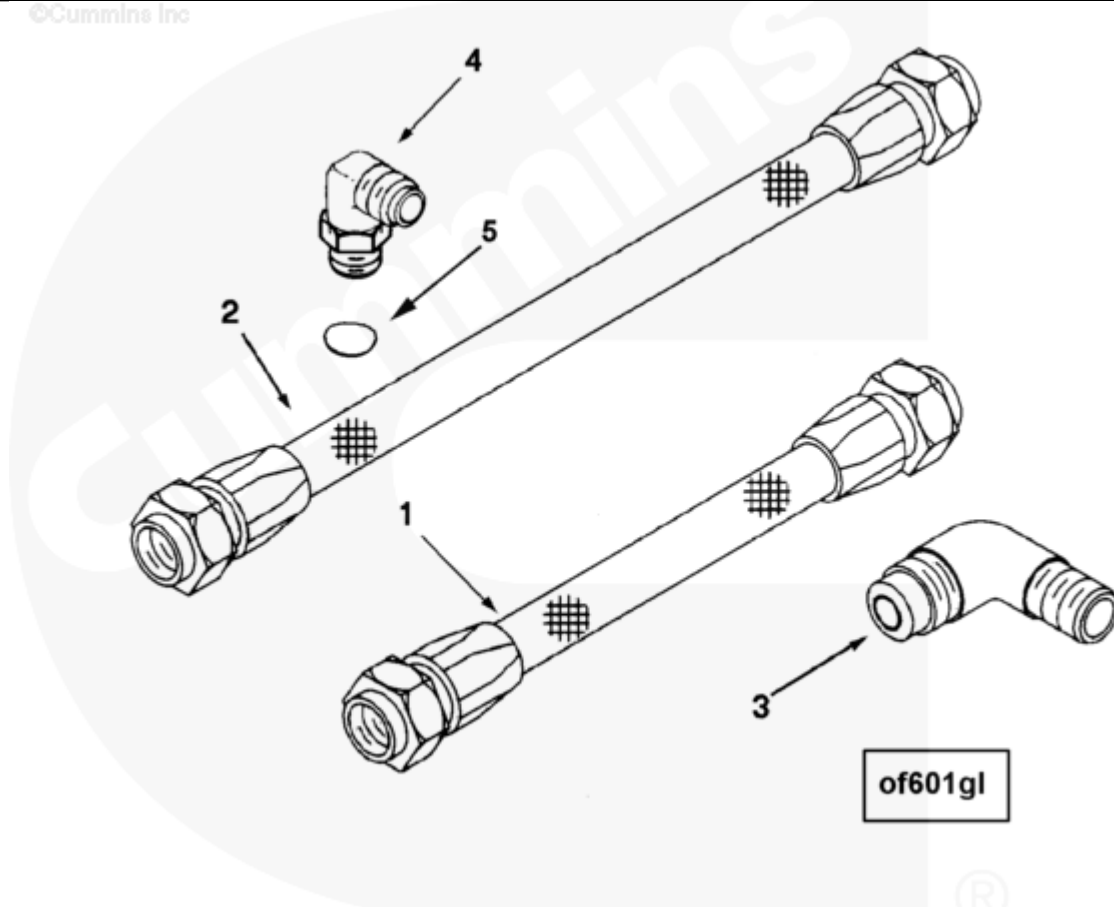

Parts Catalog - Option Detail

Electronic Parts Catalog - Option Detail				
Option	Group	Graphic	Film Card	Date
OF6704-02	07.04	of601gl	K38	28-OCT-02
Engines	GTA38, K38, KTA38GC CM558, QSK38 CM2150 K106, QSK38 CM2150 MCRS, QSK38 CM850 MCRS			

©Cummins Inc

SMALL | MEDIUM | LARGE

Cart	Ref No	Part Number	Part Description	Required	Remarks
<input type="button" value="View My Cart"/>					
		OF6704-02	Bypass Filter Hose		Aeroquip marine FC234 by-pass...(More)
					filter hoses for use with
					right bank mounted bypass
					filter, left bank mounted
					lube oil filter, and:
					1. Center sump oil pan on

					KT(A)38.
					2. Center rear sump oil pan
					on KTA-50.
					3. Double deep sump on KTA 50
					4. Sub base oil pan on KTA 50
					5. Sub base oil pan on KTA 38
<input type="checkbox"/>	1	3957960	Flexible Hose	1	
<input type="checkbox"/>	2	3957961	Flexible Hose	1	
<input type="checkbox"/>	3	3629496	Male Adapter Elbow	1	
<input type="checkbox"/>		3063674	Male Union Elbow	1	
	4	3632942	Male Union Elbow	1	
<input type="checkbox"/>	5	3046201	O-Ring Seal	1	